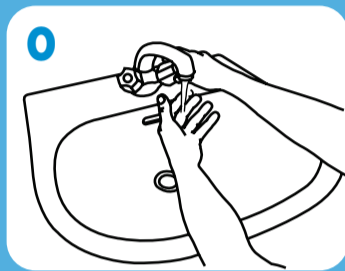

CORONAVIRUS

TOGETHER TO START SAFE AGAIN

HOW TO HANDWASH

WASH HANDS WHEN VISIBLY SOILED! OTHERWISE, USE HANDRUB

Duration of the entire procedure: 40-60 seconds

Wet hands with water

Apply enough soap to cover all hand surfaces

Rub hands palm to palm

Right palm over left dorsum with interlaced fingers and vice versa

Palm to palm with fingers interlaced

Backs of fingers to opposing palms with fingers interlocked

Rotational rubbing of left thumb clasped in right palm and vice versa

Rotational rubbing, backwards and forwards with clasped fingers of right hand in left palm and vice versa

Rinse hands with water

Dry hands thoroughly with a single use towel

Use towel to turn off faucet;