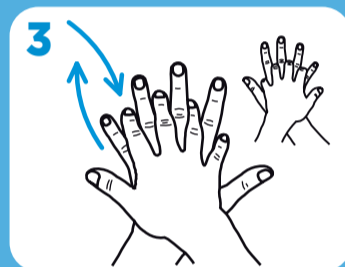

CORONAVIRUS

TOGETHER TO START SAFE AGAIN

HOW TO HANDWASH

WASH HANDS WHEN VISIBLY SOILED! OTHERWISE, USE HANDRUB

Duration of the entire procedure: 40-60 seconds

Wet hands with water

Apply enough soap to cover all hand surfaces

Rub hands palm to palm

Right palm over left dorsum with interlaced fingers and vice versa

Palm to palm with fingers interlaced

Backs of fingers to opposing palms with fingers interlocked

Rotational rubbing of left thumb clasped in right palm and vice versa

Rotational rubbing, backwards and forwards with clasped fingers of right hand in left palm and vice versa

Rinse hands with water

Dry hands thoroughly with a single use towel

Use towel to turn off faucet;