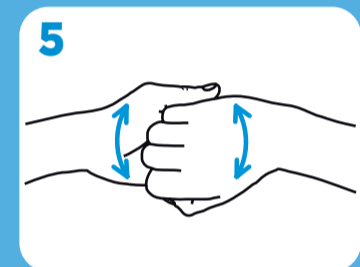

CORONAVIRUS

TOGETHER TO START SAFE AGAIN

HOW TO HANDWASH

WASH HANDS WHEN VISIBLY SOILED! OTHERWISE, USE HANDRUB

Duration of the entire procedure: 40-60 seconds

Wet hands with water

Apply enough soap to cover all hand surfaces

Rub hands palm to palm

Right palm over left dorsum with interlaced fingers and vice versa

Palm to palm with fingers interlaced

Backs of fingers to opposing palms with fingers interlocked

Rotational rubbing of left thumb clasped in right palm and vice versa

Rotational rubbing, backwards and forwards with clasped fingers of right hand in left palm and vice versa

Rinse hands with water

Dry hands thoroughly with a single use towel

Use towel to turn off faucet;